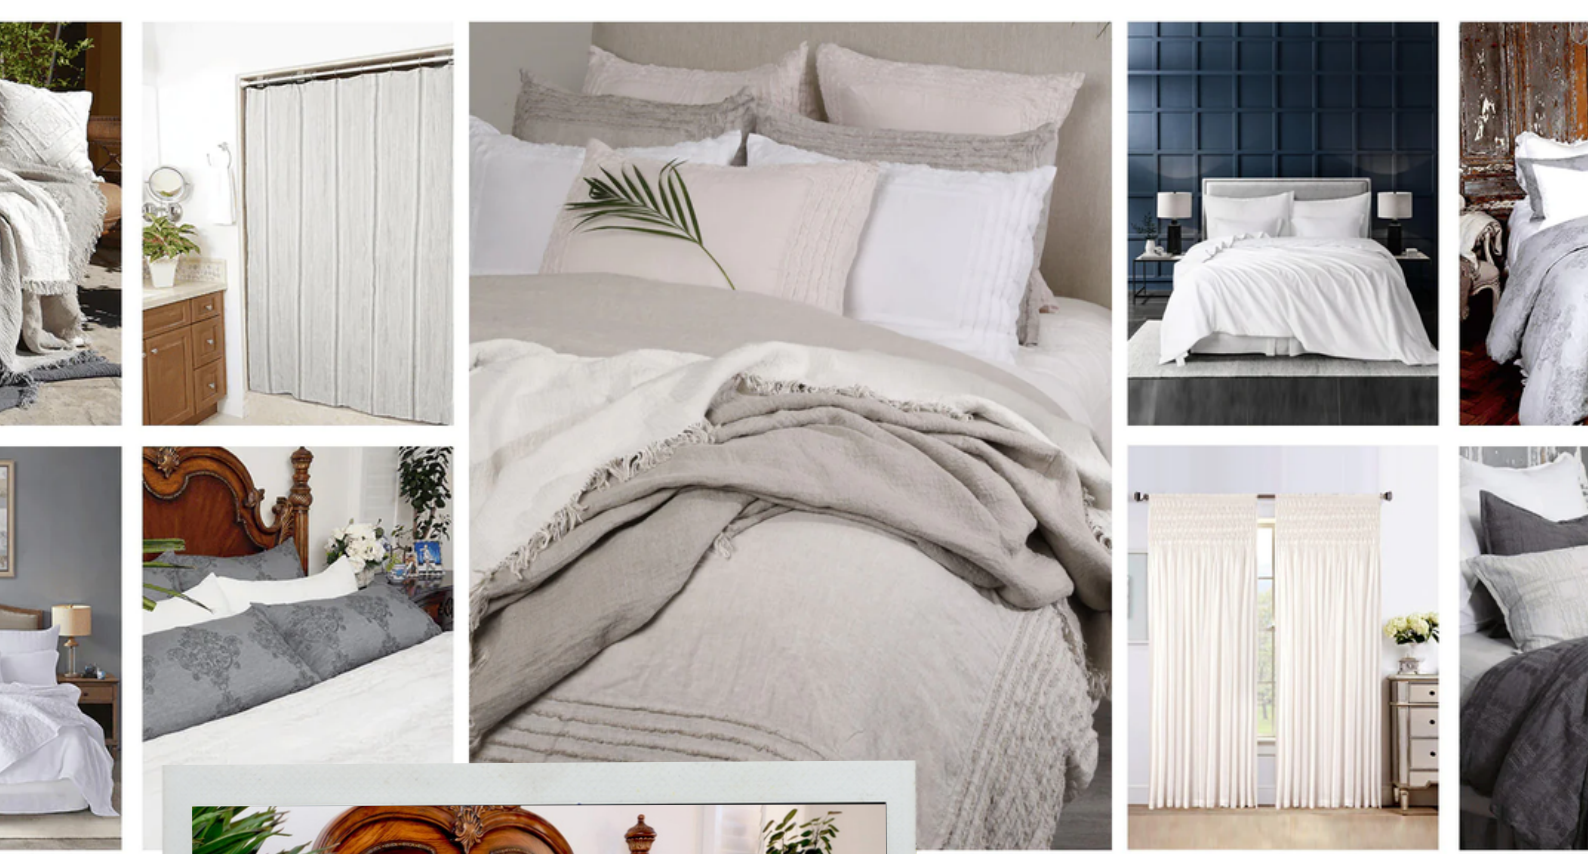

For the latest collection for your project contact us.

<https://nativelinum.com/>

info@nativelinum.com

64 Chianti, Irvine California 92618, United States